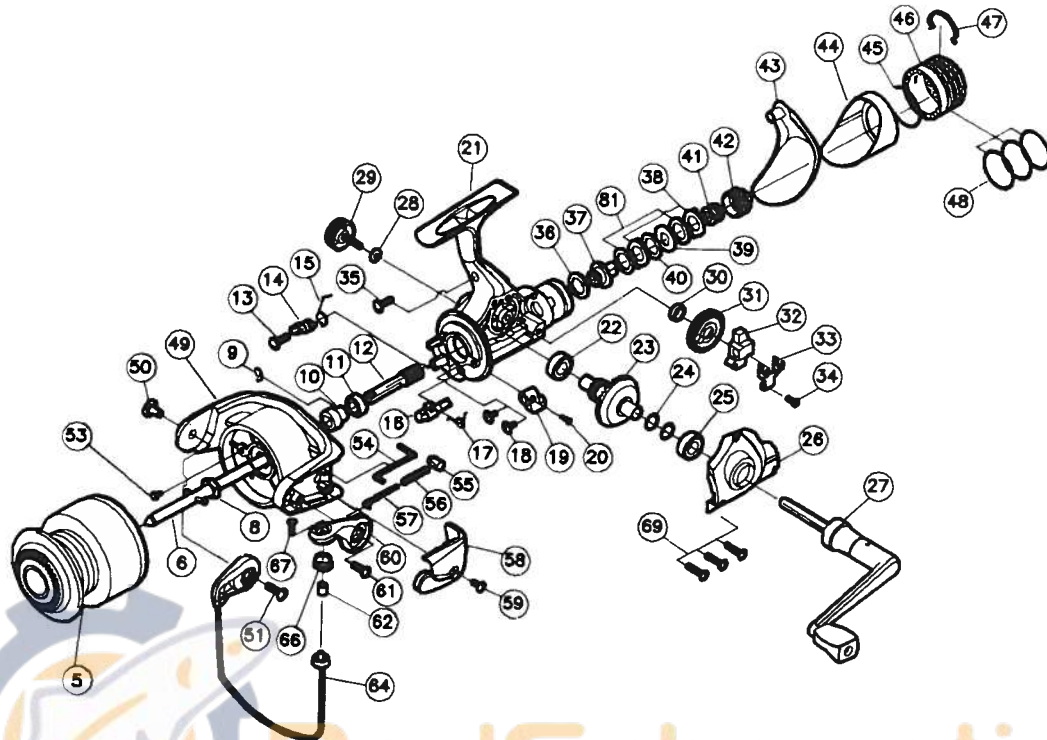

SWEEPFIRE 2550

ReelSchematic

Key No.	Parts No.	Parts Name
5	W35-0507	SPOOL
6	W00-8001	MAIN SHAFT
8	W00-4801	ROTOR NUT
9	W35-1103	A/R PAWL SPRING A
10	W35-1203	SPRING HOLDER
11	W00-2801	BALL BEARING
12	W35-1401	PINION GEAR
13	W35-1601	A/R PAWL SCREW
14	W35-1901	A/R PAWL
15	W35-2401	A/R PAWL SPRING B
16	W35-2701	A/R CAM
17	W00-2401	A/R CAM SPRING
18	W00-3101	BALL BEARING SCREW
19	W00-2101	A/R LEVER
20	W00-2201	A/R LEVER SCREW
21	W35-3205	BODY
22	W01-7101	DRIVE GEAR BUSHING
23	W00-7201	DRIVE GEAR
24	W00-2001	DRIVE GEAR WASHER
25	W01-7101	SIDE COVER BUSHING
26	W35-3405	SIDE COVER
27	W35-3705	HANDLE
28	W00-3901	HANDLE WASHER
29	W35-3905	HANDLE SCREW
30	W35-4001	OSC GEAR COLLAR
31	W00-6901	OSC GEAR
32	W00-7001	OSC SLIDER
33	W00-7101	OSC SLIDER RET
34	W00-1701	OSC SLIDER RET PLT SCREW
35	W35-4102	REAR COVER SCREW
36	W00-0201	DRAG WASHER A

Key No.	Parts No.	Parts Name
37	W00-0301	CLICK GEAR
38	W00-0501	EARED WASHER
39	W00-0601	KEY WASHER
40	W00-0401	DRAG WASHER B
41	W00-0701	DRAG COIL SPRING
42	W35-4201	DRAG SCREW
43	W35-4402	REAR COVER A
44	W35-4702	REAR COVER B
45	W35-4902	REAR COVER RET
46	W35-5102	DRAG KNOB
47	W35-5302	DRAG KNOB RET
48	W35-5402	O RING
49	W35-5606	ROTOR
50	W35-5902	BAIL HOLDER NUT
51	W35-6001	BAIL HOLDER SCREW
53	W01-5501	ROTOR NUT LOCK SCREW
54	W35-6102	BAIL TRIP LEVER
55	W35-6201	BAIL SPRING HOLDER
56	W35-6302	BAIL SPRING
57	W35-6402	BAIL SPRING SHAFT
58	W35-6502	BAIL TRIP COVER
59	W01-3001	BAIL TRIP COVER SCREW
60	W35-6706	BAIL ARM
61	W00-5701	BAIL ARM SCREW
62	W00-5401	LINE ROLLER COLLAR
64	W35-7107	BAIL
66	W35-7403	LINE ROLLER
67	W00-5501	LINE ROLLER SCREW
69	W00-3801	SLIDE COVER SCREW
81	W35-8701	DRAG WASHER C